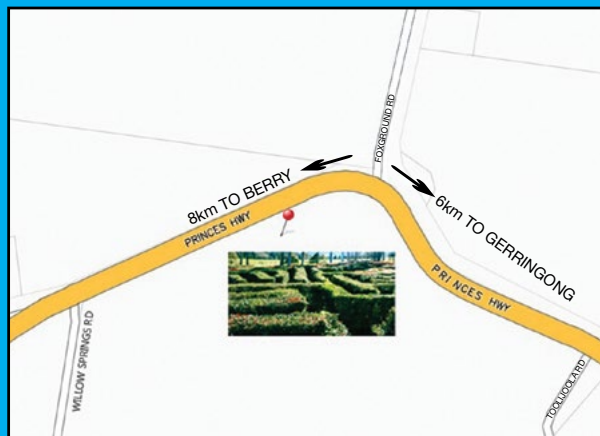

OTHER ATTRACTIONS

Spider Web Rides	5 Coupons for 15 minutes
Hodges Hand Car Rides	3 Coupons per 3 laps
1 man canoe	4 Coupons for 15 minutes
2 man canoe	5 Coupons for 15 minutes
3 man canoe	6 Coupons for 15 minutes
Oyster canoe	6 Coupons for 15 minutes
Canoe with sail	8 Coupons for 30 minutes
Small Paddle Boats - 1 person	4 Coupons for 15 minutes
Large Paddle Boats - 2 persons (swans, ducks and flamingos)	6 Coupons for 15 minutes
Remote Control Boats	6 Coupons for 30 minutes
Archery Range	40 Coupons for 1 hour
Electric Cars (Seats 3 Children)	5 Coupons for 6 minutes
Merry-Go-Round	3 Coupons for 6 minutes
Chair Ride	4 Coupons for 6 minutes
Zorb Water Ball	4 Coupons for 6 minutes
Trampolines	3 Coupons for 6 minutes
Seat Twister	4 Coupons for 6 minutes
Pony Rides	7 Coupons for 6 minutes

HAYRIDE

Sunset Tour leaves at 5pm back at 7pm	$10 per head (Min 20 people)
Night Tour leaves at 8pm back at 11pm includes guitarist	$20 per head (Min 25 people)

COIN OPERATED RIDES

Your choice of nearly 20 rides	ranging from $2 - $4 a go

DODGEM CARS

These can only be available for group bookings and are available after hours

AN EASY 2HR DRIVE
FROM SYDNEY OR CANBERRA

Get
Lost
at

GRANTIES
MAZE

25 Princes Highway, Foxground

Phone: 0407 284 888

Fax: 02 4234 1948

email: jbg1948@yahoo.com.au

web: www.grantiesmaze.com.au

CHILDREN'S
&
ADULTS'